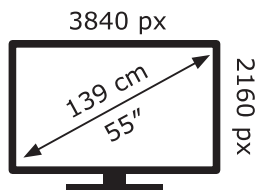

ENERG

LG Electronics

55NANO919PA

102 kWh/1000h

ABCDEF**G**

163 kWh/1000h

2019/2013